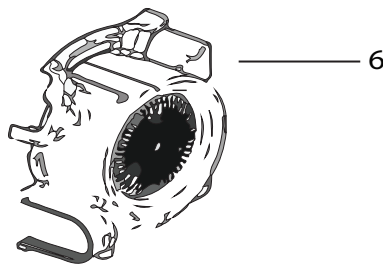

Air Mover

SC6056A

Issued: 2018

Revised:

© 2018 BISSELL Homecare, Inc.

Air Mover

SC6056A

KEY	PART #	DESCRIPTION
1	17351CP	Fan Assembly
2	17352CP	Kickstand Assembly
3	17353CP	Grill
4	17354CP	Control Panel Assembly
5	17355CP	Housing (Left)
6	17356CP	Housing (Right)
7	17357CP	Motor & Capacitor Assembly
8	17358CP	Housing Fasteners
9	17359CP	Wiring & Switch Assembly
10	17363CP	Cord 18/3 SJTW 20FT.
11	17364CP	Motor Mounting Hardware
12	17365CP	Switch Knob