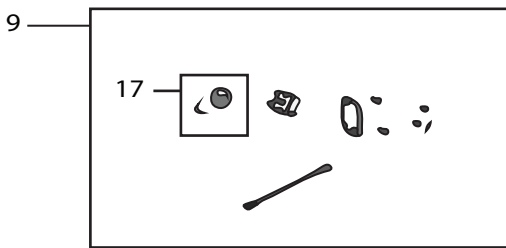

Air Mover

SC6056A

Issued: 2018

Revised:

© 2018 BISSELL Homecare, Inc.

Air Mover

SC6056A

KEY	PART #	DESCRIPTION
1	17351CP	Fan Assembly
2	17352CP	Kickstand Assembly
3	17353CP	Grill
4	17354CP	Control Panel Assembly
5	17355CP	Housing (Left)
6	17356CP	Housing (Right)
7	17357CP	Motor & Capacitor Assembly
8	17358CP	Housing Fasteners
9	17359CP	Wiring & Switch Assembly
10	17363CP	Cord 18/3 SJTW 20FT.
11	17364CP	Motor Mounting Hardware
12	17365CP	Switch Knob