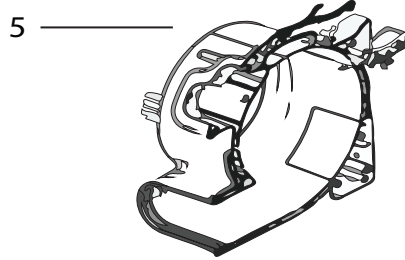

Air Mover

SC6056A

Issued: 2018

Revised:

© 2018 BISSELL Homecare, Inc.

Air Mover

SC6056A

KEY	PART #	DESCRIPTION
1	17351CP	Fan Assembly
2	17352CP	Kickstand Assembly
3	17353CP	Grill
4	17354CP	Control Panel Assembly
5	17355CP	Housing (Left)
6	17356CP	Housing (Right)
7	17357CP	Motor & Capacitor Assembly
8	17358CP	Housing Fasteners
9	17359CP	Wiring & Switch Assembly
10	17363CP	Cord 18/3 SJTW 20FT.
11	17364CP	Motor Mounting Hardware
12	17365CP	Switch Knob